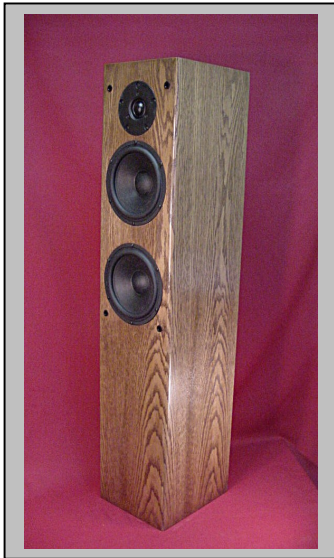

Model 266 WC

Tiger Oak

Model 266 WC is a reference quality floor standing system designed for high quality stereo or home theater. It boasts (2) 6" – Wool carbon Quiet Cone™ woofers, for solid high definition bass down to below 30 Hz, with a state of the art silk dome Vifa tweeter. A minimum phase crossover, featuring polypropylene capacitors and 2% air core inductors assures smooth transition between drive units and maintains time coherency. Proprietary interior bracings substantially reduce resonances and minimize coloration. **See Graph.**

Unequaled in its ability to resolve Low-level detail, the 266 WC also has excellent dynamic range and the ability to project a 3 dimensional sound stage.

Specifications

<i>System Design</i>	<i>3 way dual 6", vented, floor standing</i>
<i>Woofers/Midrange</i>	<i>2 – 6" Cast wool carbon cone with 1.5" VC</i>
<i>Tweeter</i>	<i>1 " Ring Silk dome</i>
<i>Crossover</i>	<i>Minimum phase 100hz, 1.7khz</i>
<i>Frequency Response</i>	<i>34 Hz – 20 kHz</i>
<i>Sensitivity</i>	<i>91 db 1 W – 1 M</i>
<i>Power Min-Max</i>	<i>20w – 300W</i>
<i>Impedance</i>	<i>6 ohms</i>
<i>Dimensions</i>	<i>36 "h x 8.25" w x 9" d</i>
<i>Available Finishes</i>	<i>Cherry, Oak, Maple,</i>